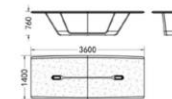

CE-3614MT
Size: 3600 x 1400 x 760mm