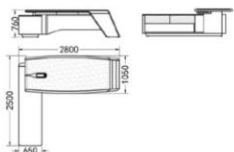

CE-2800L/R
Size: 2800 x 2500 x 760mm