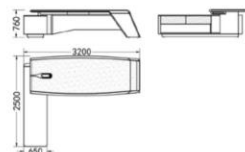

CE-3200L/R
Size: 3200 x 2500 x 760mm