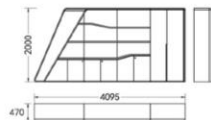

Cabinet
CE-HECO4020L/R
Size: 4095 x 470 x 2000mm

Leader Material – Desk / Cabinet / Meeting