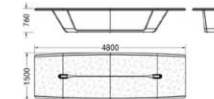

CE-4815MT
Size: 4800 x 1500 x 760mm