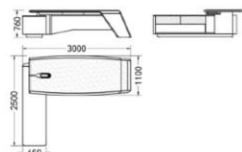

CE-3000L/R
Size: 3000 x 2500 x 760mm